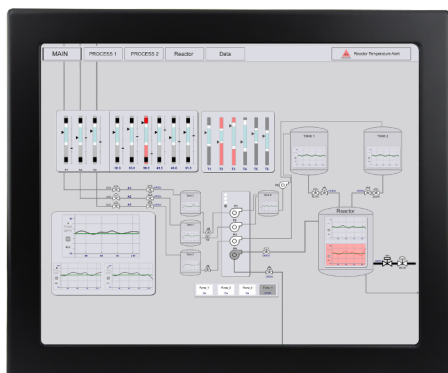

ARP-2217AP-G01-W06-C1D2

C1D2 Location Panel Mount Web Client Panel PC with 17 inch 5-Wire Resistive Touch

Features

- 17" LCD, 1280 x 1024 Resolution
- 5-Wire Resistive Touch
- Aluminum or Stainless-Steel Bezel
- Intel i7-3612QM CPU
- 8GB DDR3 SO-DIMM
- Dual Gigabit Ethernet
- 2 x RS-232/422/485 BIOS Selectable
- 4 x USB 3.0, 2 x USB 2.0 ports
- FireFox

Specifications

Model Name	ARP-2217AP-G01-W06-C1D2
LCD Display	
Display Size (Diagonal)	17.0 inch
Resolution	1280 x 1024
Backlight Lifetime (Hours)	50,000
Visual Characteristics	
Colors	16.7 million
Aspect Ratio	5:4
Viewing Angle (V/H)	140° / 160°
Contrast Ratio	800 : 1
Brightness	350 nits
Touch Screen	
Technology	5 Wire Resistive
Interface	USB
Driver	ThinManager Supported Driver
Front Bezel	
NEMA 4	Black Powder Coated Aluminum
NEMA 4x	Stainless Steel (Optional)
System	
CPU	Intel i7-3612QM
Chipset	Intel QM77
Memory	8GB DDR3
Video Controller	Intel HD Graphics 4000
External Video Output	DVI / HDMI / Display Port
CFast	N/A
Keyboard / Mouse	USB / PS2
Audio	Line in, Line Out, Mic-In
Watchdog Timer	Programmable 1 - 255 sec
Browser	FireFox
Expansion Slot	1 x PCIe x16
I/O Communication	
USB Port	4 x USB 2.0, 2 x USB 3.0
Serial Port	2 x RS-232/422/485
IEEE 1394	N/A
LAN	Dual Gigabit LAN
Parallel	N/A
GPIO	N/A
Smart Battery	
External Smart Battery	N/A
OS Support	
OS Support	Embedded
Power/Thermal Specs	
Power Requirement (Max)	24VDC / 3.00A
Power Consumption (Max)	72 W
Recommended Power Supply	120W
Heat Dissipation	250 BTU/hr
Physical Information	
Mounting	Panel Mount
Net Weight	21 Lbs / 9 Kg
Dimension (W x H x D)	15.88 x 13.34 x 4.81 inch 403.4 x 338.8 x 122.2 mm
Recommended Cutout Dimension (WxH)	15.07 x 12.51 inch 382.8 x 317.8 mm
IP/NEMA Rating	Bezel UL Rated Type 4X
Certification	c UL Class I Division II
Environmental	
Operating Temperature	0-50°C (32~122°F)
Storage Temperature	-20~60°C (-4~140°F)
Relative Humidity	0~95%