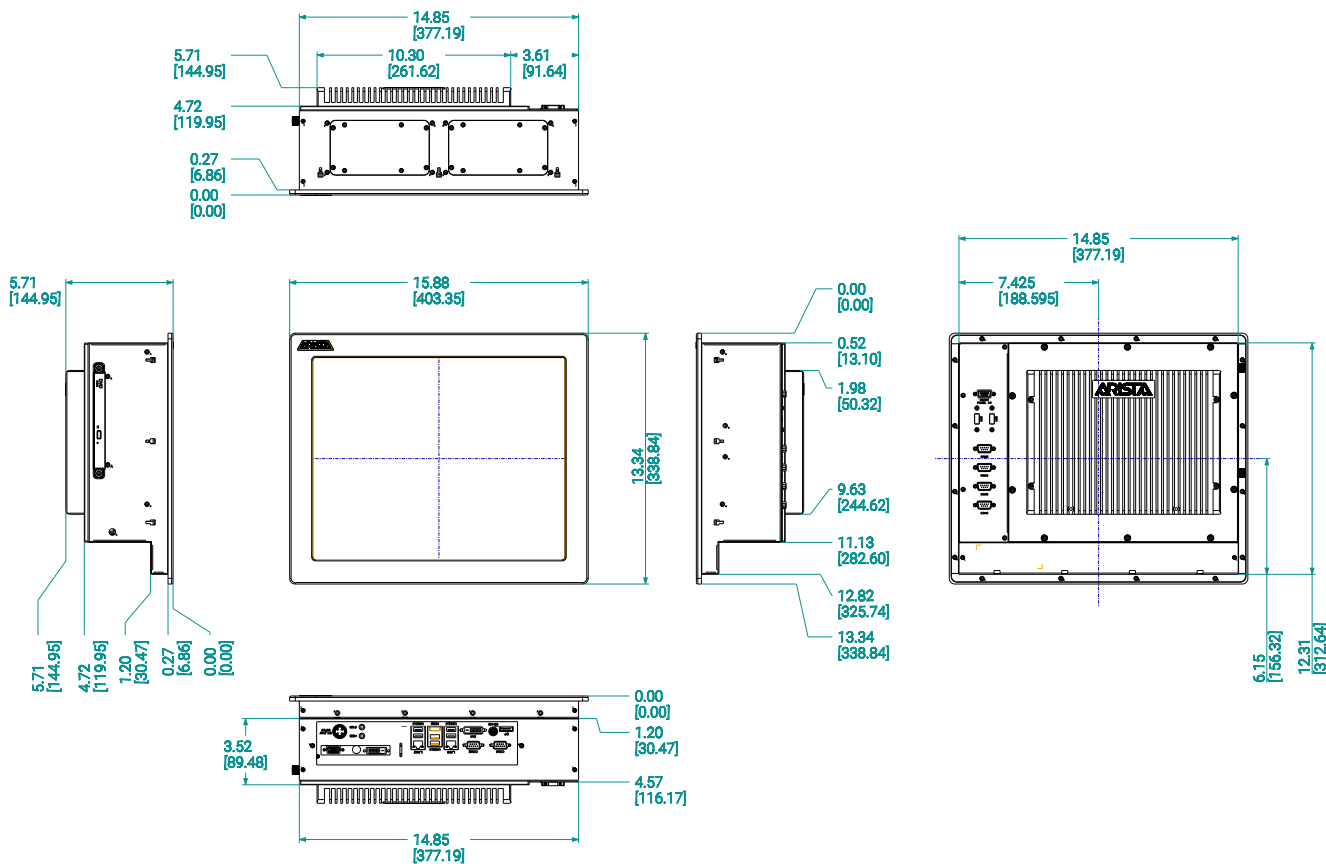

ARP-2217AP-G01-W06-C1D2

C1D2 Location Panel Mount Web Client Panel PC with 17 inch 5-Wire Resistive Touch

Features

- 17" LCD, 1280 x 1024 Resolution
- 5-Wire Resistive Touch
- Aluminum or Stainless-Steel Bezel
- Intel i7-3612QM CPU
- 8GB DDR3 SO-DIMM
- Dual Gigabit Ethernet
- 2 x RS-232/422/485 BIOS Selectable
- 4 x USB 3.0, 2 x USB 2.0 ports
- FireFox

Dimension Drawing

ARP-2217AP-G01-W06-C1D2

Size Unit: inch(mm)

Ordering Information

Item	ARP-2217AP-G01-W06-C1D2
LCD Display	Standard
Touch Screen	5-Wire
Bezel	Stainless Steel
CPU	i7 Mobile
Memory	8GB DDR3
OS	Embedded
Browser	FireFox
Power Supply	24VDC Input
C1D2 Approval	YES